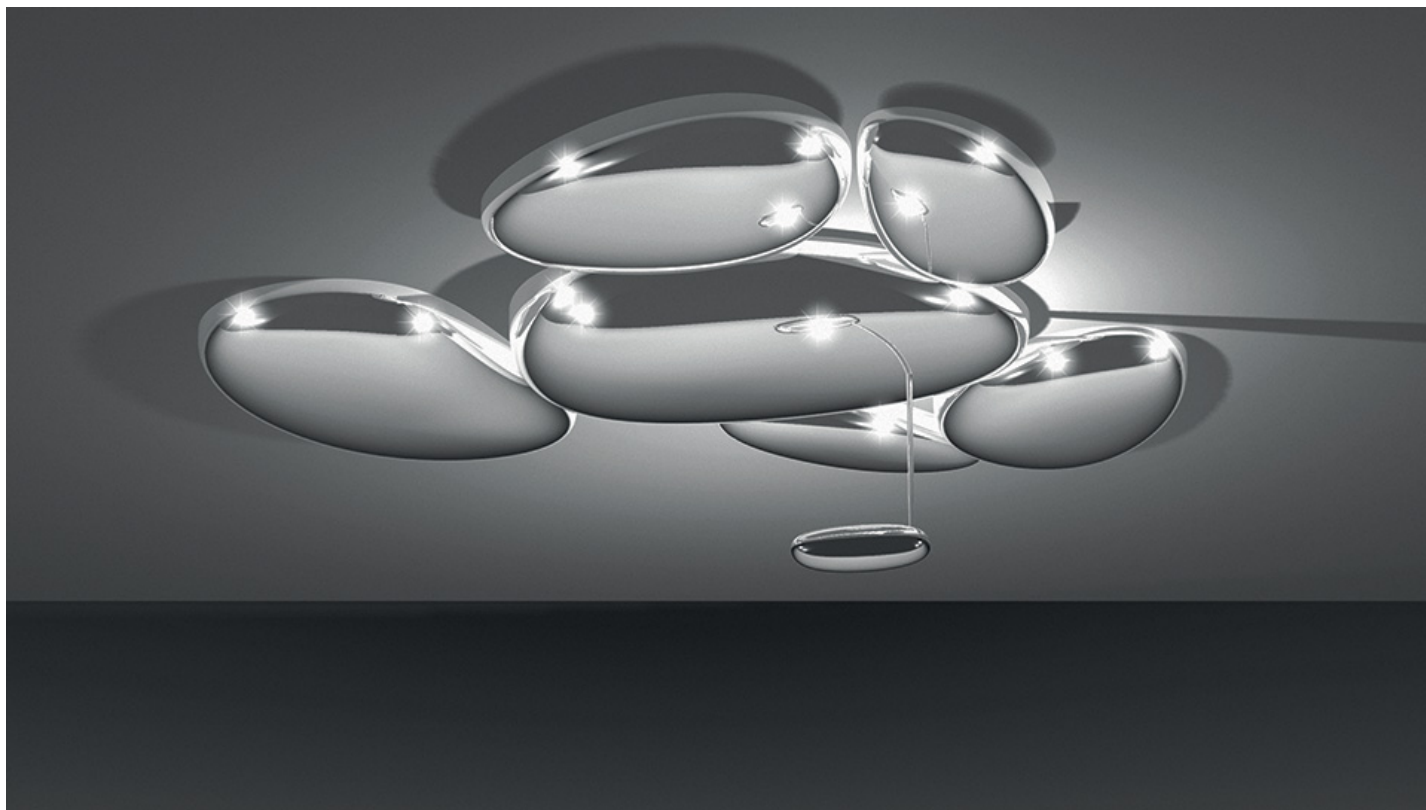

### Skydro

Ceiling lamp, a further development of the Hydro series. A series of pebbles forms a bright sky reflecting the light that bounces on its biomorphic surfaces. Abs injection-moulded reflective units; lighting unit in die cast aluminium; painted steel bearing structure.

Polished Chrome

LED Ceiling

**IP20**

W	Размеры	Световой поток (lm)	Color	Code	Наименование продукции
29 W	14.2x13.6 cm	2288 lm		<b>1245010A</b>	<b>Skydro soffitto - Led</b>

Аксессуары

Code

SKYDRO PLAFONE \*