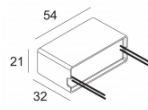

[Weblink / Specsheet](#)

LED POWER SUPPLY 350mA-DC / 8W
300 90 108

110-240V / 0/50-60Hz

Number of luminaires: 1 -> 1 (1)