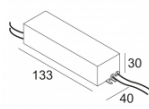

[Weblink](#) / [Specsheet](#)

LED POWER SUPPLY 700mA-DC / 36W DIM8
300 90 123
220-240V / 50-60Hz
Number of luminaires: 1 -> 3