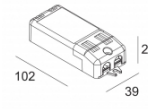

[Weblink / Specsheet](#)

LED POWER SUPPLY 350mA-DC / 10W DIM8
300 90 110

220-240V / 50-60Hz
Number of luminaires: 2 -> 2