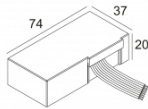

[Weblink / Specsheet](#)

LED POWER CONVERTER 48V-DC to 500 mA-DC / 22W PRO DIM5
300 48 500 PRO ED5

Number of luminaires: 3