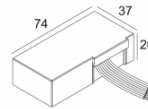

[Weblink / Specsheet](#)

LED POWER CONVERTER 48V-DC to 500 mA-DC / 22W MDL
300 48 500 MDL

Number of luminaires: 3