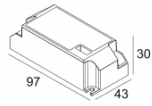

[Weblink](#) / [Specsheet](#)

LED POWER SUPPLY MULTI POWER DIM1
21012 0021
220-240V / 0|50-60Hz
Number of luminaires: 4 / 4 / 3 / -