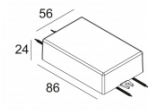

[Weblink / Specsheet](#)

LED POWER SUPPLY 500mA-DC / 22W DIM8
300 90 510

110-240V / 50-60Hz

Number of luminaires: 3 -> 3 (3)