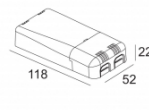

[Weblink / Specsheet](#)

LED POWER SUPPLY 350mA-DC / 18W DIM8
300 90 116

220-240V / 50-60Hz

Number of luminaires: 3 -> 4