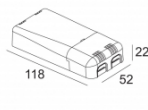

[Weblink / Specsheet](#)

LED POWER SUPPLY 500mA-DC / 20W DIM8
300 90 121

220-240V / 50-60Hz

Number of luminaires: 2 -> 3