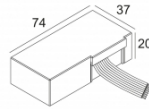

[Weblink / Specsheet](#)

LED POWER CONVERTER 48V-DC to 500 mA-DC / 22W DIM5
300 48 500 ED5

Number of luminaires: 3