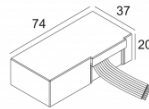

[Weblink / Specsheet](#)

LED POWER CONVERTER 48V-DC to 500 mA-DC / 22W PRO WDL
300 48 500 PRO WDL

Number of luminaires: 3