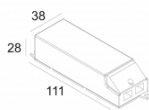

[Weblink / Specsheet](#)

LED POWER SUPPLY 500mA-DC / 21W
300 90 92

110-240V / 0/50-60Hz

Number of luminaires: 1 -> 3 (1)