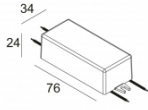

[Weblink / Specsheet](#)

LED POWER SUPPLY 350mA-DC / 16W DIM8
300 90 3112

110-240V / 50-60Hz

Number of luminaires: 2 -> 3 (3)