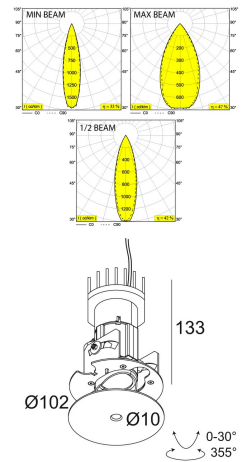

Cutout shape/size: Ø KIT mm

Recessed depth: 150 mm

Available colors: PRIMER (26411 9300 PRIM)

ADJUSTABLE 0-30°/355°
1 x LED 4,1-11,4W / CRI>90 / 3000K / 380-808lm
ADJUSTABLE BEAM 20°-50°
EXCL. LED POWER SUPPLY 900mA-DC
Other CRI or KELVIN on request

LED Technics: Light source: 808 lm // 11 W // 74 lm/W
Luminaire: 379 lm // 13 W // 29 lm/W

Class: III

Weight: 0.8 KG

Protection level: IP20

Minimum distance: n.a.

Requirements: MOUNTING KIT NIME O.F.A.
LED POWER SUPPLY 350 / 500 / 700 / 900mA-DC DIM

Related references
LED POWER SUPPLIES

Weblink / Specs sheet

LED POWER CONVERTER 24V-DC TO MULTI CURRENT 48W DIM9
300 90 67
Number of luminaires: 3 / 3

Weblink / Specs sheet

LED POWER CONVERTER 48V-DC to 350 mA-DC / 15W DIM1
300 48 350 ED1
Number of luminaires: 3

Weblink / Specs sheet

LED POWER CONVERTER 48V-DC to 350 mA-DC / 15W DIM5
300 48 350 ED5
Number of luminaires: 3

Weblink / Specs sheet

LED POWER CONVERTER 48V-DC to 350 mA-DC / 15W MDL
300 48 350 MDL
Number of luminaires: 3