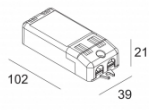

[Weblink / Specsheet](#)

LED POWER SUPPLY 500mA-DC / 11W DIM8
300 90 119

220-240V / 50-60Hz

Number of luminaires: 1 -> 1